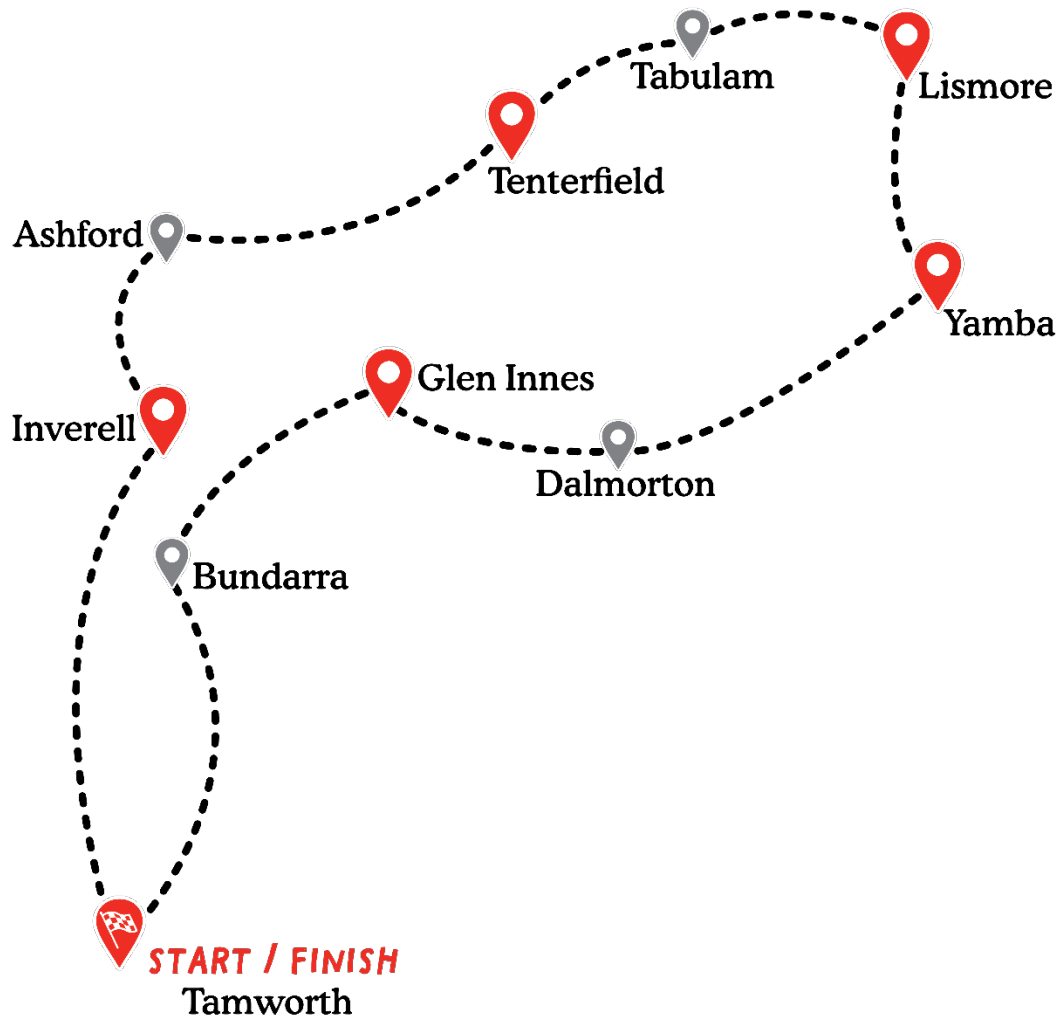

2026 Accommodation List

Day 0: Saturday 31 October 2026

Tamworth

Dinner Venue:

Post Office Hotel
Fitzroy St Mall
02 6761 3322

Visitor Information:

Tamworth Visitor Information Centre
2 The Ringers Rd, Hillvue
02 6767 5300
www.tamworthregion.com.au