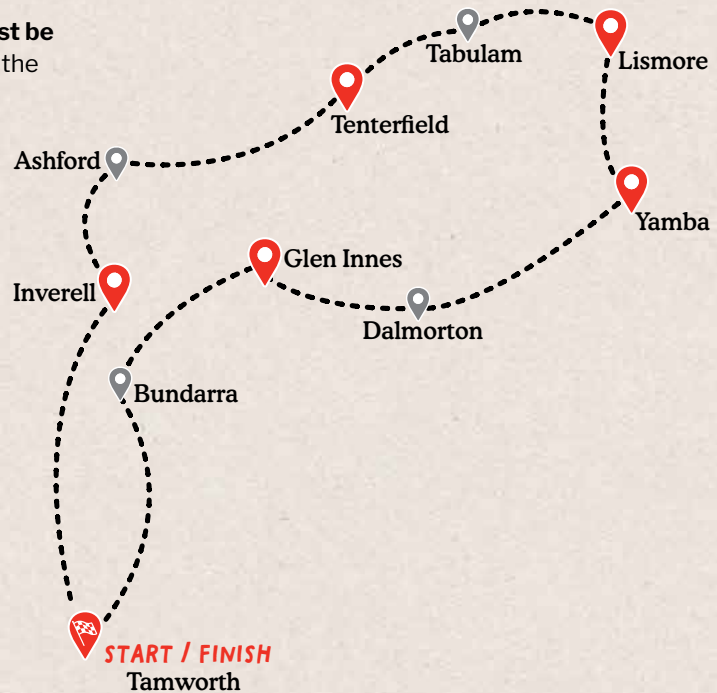

2026 route

WHAT IT COSTS

- A minimum of **$2,500 per bike entry must be fundraised or donated** to Variety prior to the start of the event.
- All donations above $2 are tax-deductible and Variety will issue tax invoices for all donations received.
- A **Provisions Fee** is charged per person and covers a selection of meals, event merchandise, signage and support services such as mechanical and medical support.
- Accommodation and all other out-of-pocket expenses are your own responsibility.